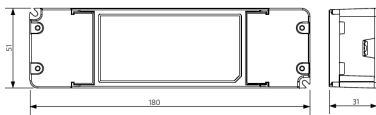

LEDPanelRc-S5
Driver Dim