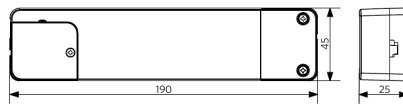

LEDPanelRc-S5
Driver Tunable White