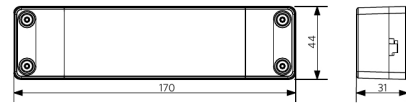

LEDPanelRc-S5
Driver On/Off